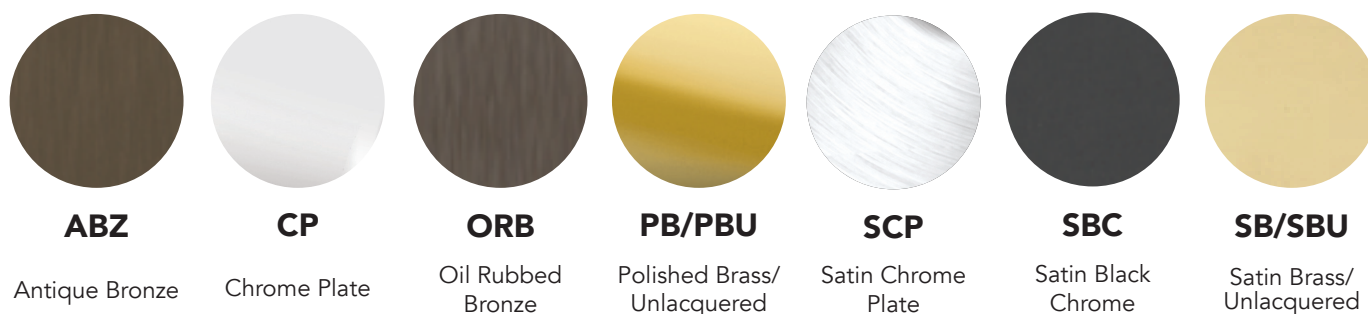

## Finish

Antique bronze .....	A
Chrome plate .....	C
Oil rubbed bronze .....	ORB
Polished brass .....	P
Polished brass unlacquered .....	PU
Satin chrome plate .....	S
Satin black chrome .....	SBC
Satin brass .....	SB
Satin brass unlacquered .....	SBU

### 3. Finish

Select the desired finish e.g. satin chrome plate ..... 22S

## Finishes