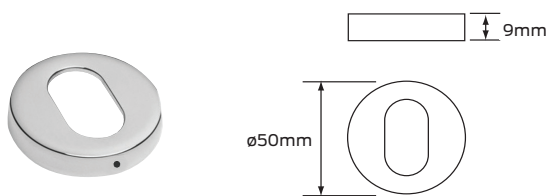

Legge 67 Series escutcheons and spare parts

Cylinder #22